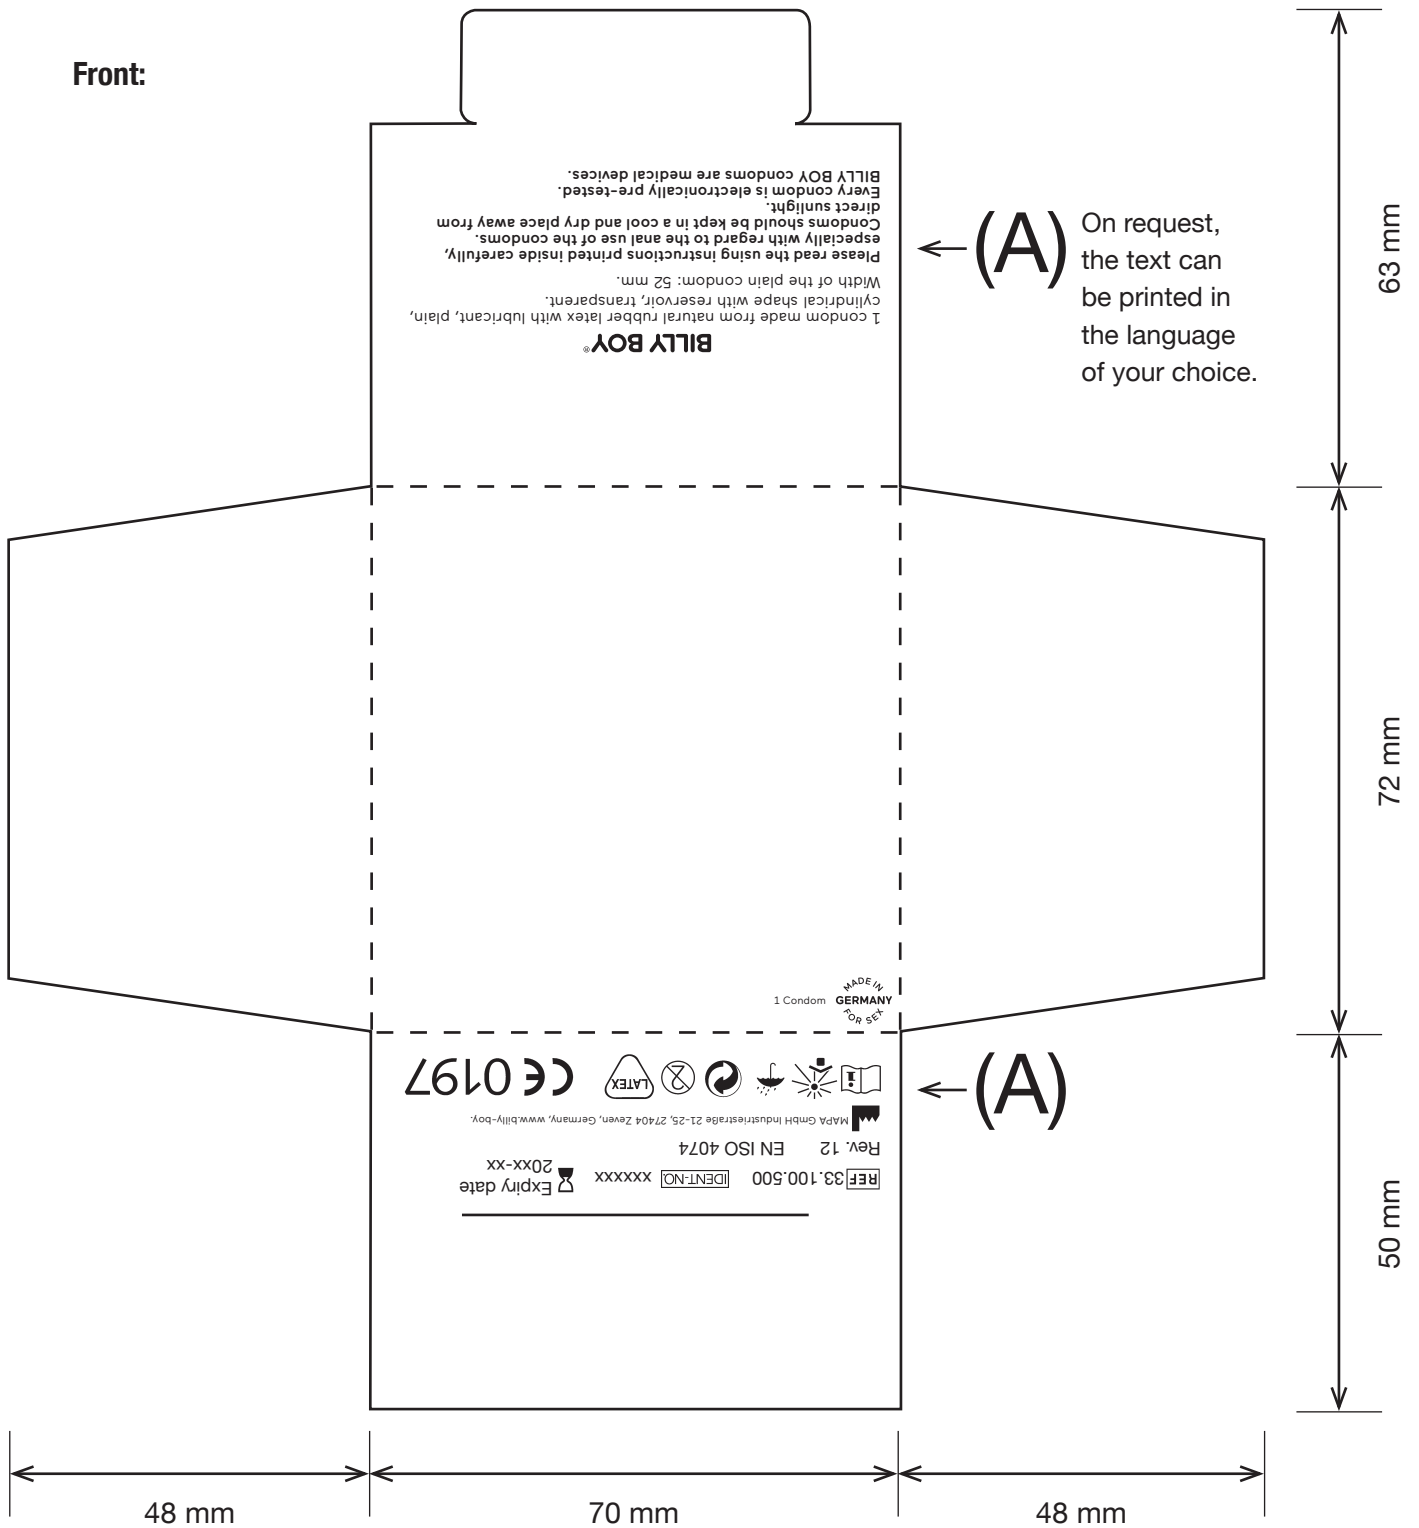

CLASSIC ADVERTISING CONDOMS

Mandatory information:

The positions and texts of all fields with mandatory informations (A) have to remain without any changes! Except for the BILLY BOY-Logo, the colour of texts is your choice. We will provide the correct condom details. Your can receive the text field in TIFF format for layout-purposes on request.

Design of the front:

All free areas can be designed individually in 1 to 4 colours according to Euroscale. All background colours can also be chosen individually.

Requirement for printing-data:

For a full-surface design, please provide a trim of min. 5 mm on all sides. Possible data-formats: PDF X-3 or 4, JPG, TIFF, EPS. Pictures need to have a resolution of min. 300 dpi.

Important hint:

CMYK Euroscale. Special colours on request. Please leave the fields (A) with the mandatory information completely blank and remove the fold lines – full correct data will be implemented into the layout by us later. MAPA GmbH does not assume any responsibility for legal infringements resulting from the use of material, protected by copyright or otherwise, which has been provided by the customer for the design of the advertising condom packs or which are used at his explicit request. We therefore recommend to check all design elements correspondingly before usage. We reserve the right to change the layout or text of the mandatory information at any time, if it's necessary with regard to the identification of medical devices.

Monolingual

Bilingual

Select 2 languages max.:

- German **(D)**
- English **(GB)**
- French **(F)**
- Spanish **(E)**
- Italian **(I)**
- Dutch **(NL)**
- Portuguese **(P)**
- Greek **(GR)**

The back is printed monochrome
 in black and white