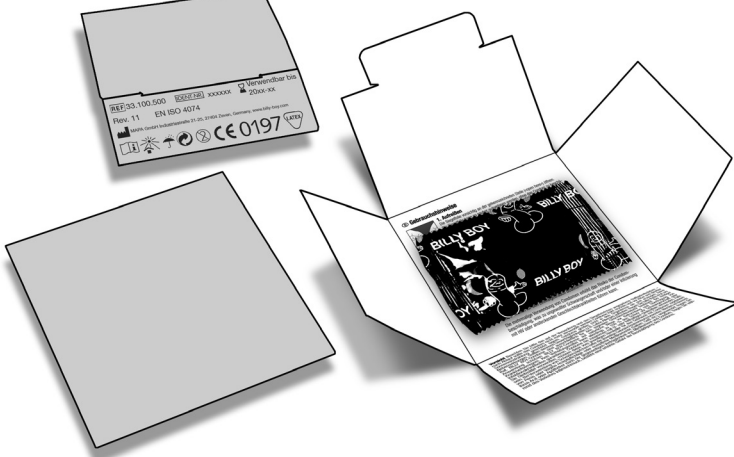

CLASSIC ADVERTISING CONDOMS

Mandatory information:

The positions and texts of all fields with mandatory informations (A) have to remain without any changes! Except for the BILLY BOY-Logo, the colour of texts is your choice. We will provide the correct condom details. Your can receive the text field in TIFF format for layout-purposes on request.

CLASSIC ADVERTISING CONDOMS

Back:

It is not possible to customize or alter the design of the back (interior).
 (Please ask if you have any special requests). You do not need to take this page into account in your design!
 We will add the correct content!

This page contains important instructions with three pictures on the use of a condom. You can choose between two options: monolingual or bilingual. The layout changes depending on your choice (see illustration).
 You can choose from up to eight languages.

Monolingual

Bilingual

Select 2 languages max.:

- German **(D)**
- English **(GB)**
- French **(F)**
- Spanish **(E)**
- Italian **(I)**
- Dutch **(NL)**
- Portuguese **(P)**
- Greek **(GR)**

The back is printed monochrome
 in black and white