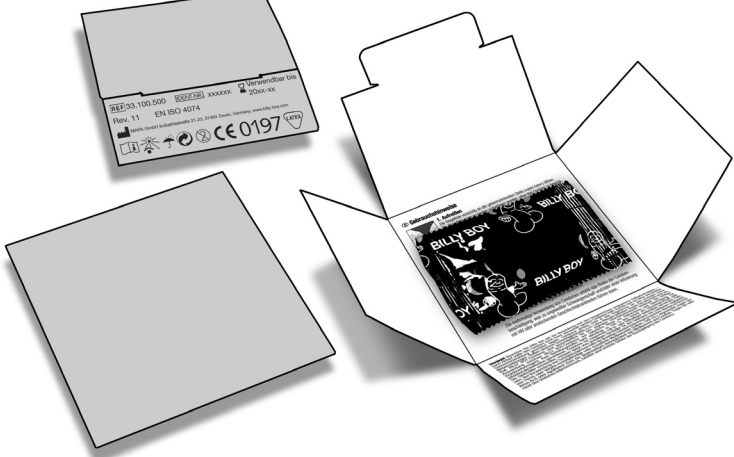

CLASSIC ADVERTISING CONDOMS

Mandatory information:

The positions and texts of all fields with mandatory informations (A) have to remain without any changes! Except for the BILLY BOY-Logo, the colour of texts is your choice. We will provide the correct condom details. You can receive the text field in TIFF format for layout-purposes on request.

We will add the correct content!

This page contains important instructions with three pictures on the use of a condom. You can choose between two options: monolingual or bilingual. The layout changes depending on your choice (see illustration).

You can choose from up to eight languages.

Monolingual

Bilingual

Select 2 languages max.:

- German **(D)**
- English **(GB)**
- French **(F)**
- Spanish **(E)**
- Italian **(I)**
- Dutch **(NL)**
- Portuguese **(P)**
- Greek **(GR)**

The back is printed monochrome in black and white