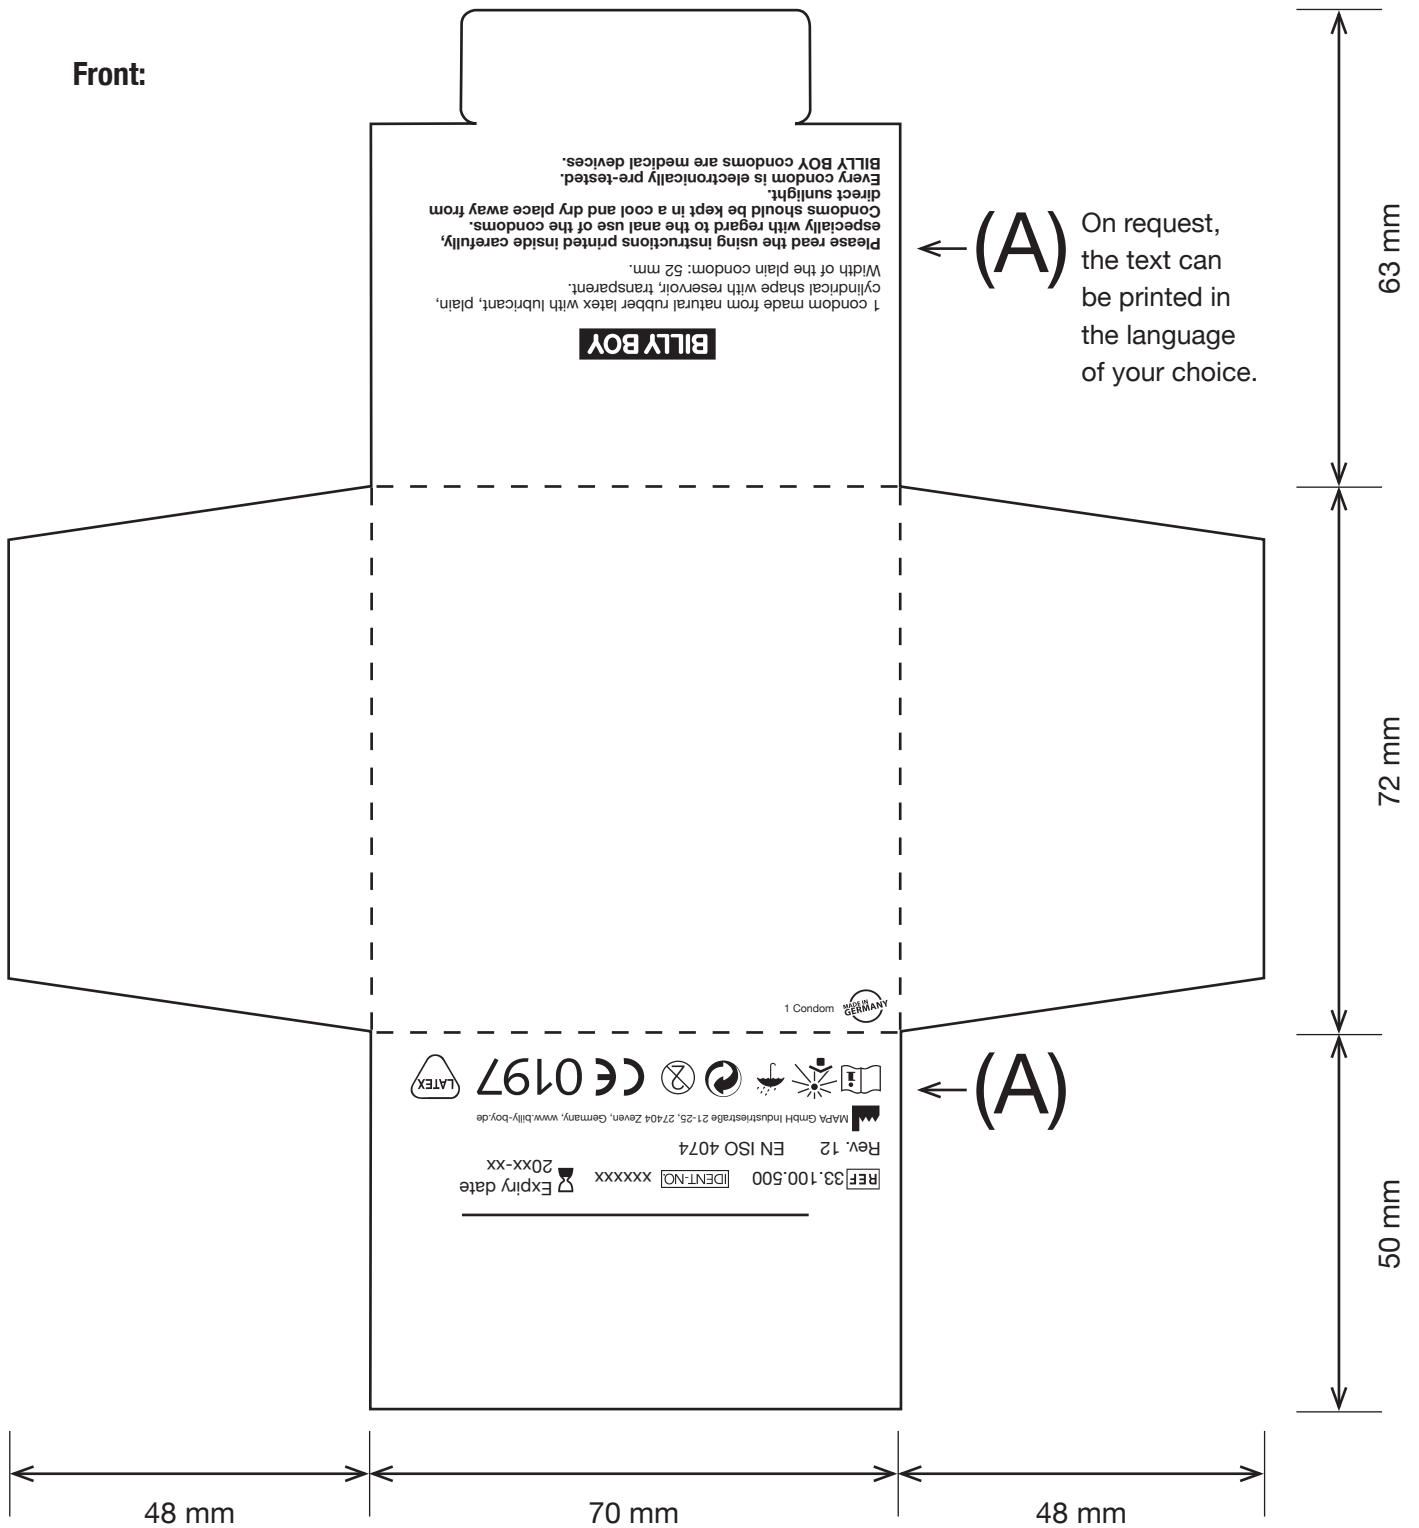

CLASSIC ADVERTISING CONDOMS

Mandatory information:

The positions and texts of all fields with mandatory informations (A) have to remain without any changes! Except for the BILLY BOY-Logo, the colour of texts is your choice. We will provide the correct condom details. You can receive the text field in TIFF format for layout-purposes on request.

Design of the front:

All free areas can be designed individually in 1 to 4 colours according to Euroscale. All background colours can also be chosen individually.

Requirement for printing-data:

For a full-surface design, please provide a trim of min. 5 mm on all sides. Possible data-formats: PDF X-3 or 4, JPG, TIFF, EPS. Pictures need to have a resolution of min. 300 dpi.

Important hint:

CMYK Euroscale. Special colours on request. Please leave the fields (A) with the mandatory information completely blank and remove the fold lines – full correct data will be implemented into the layout by us later. MAPA GmbH does not assume any responsibility for legal infringements resulting from the use of material, protected by copyright or otherwise, which has been provided by the customer for the design of the advertising condom packs or which are used at his explicit request. We therefore recommend to check all design elements correspondingly before usage. We reserve the right to change the layout or text of the mandatory information at any time, if it's necessary with regard to the identification of medical devices.

The back is printed monochrome in black and white